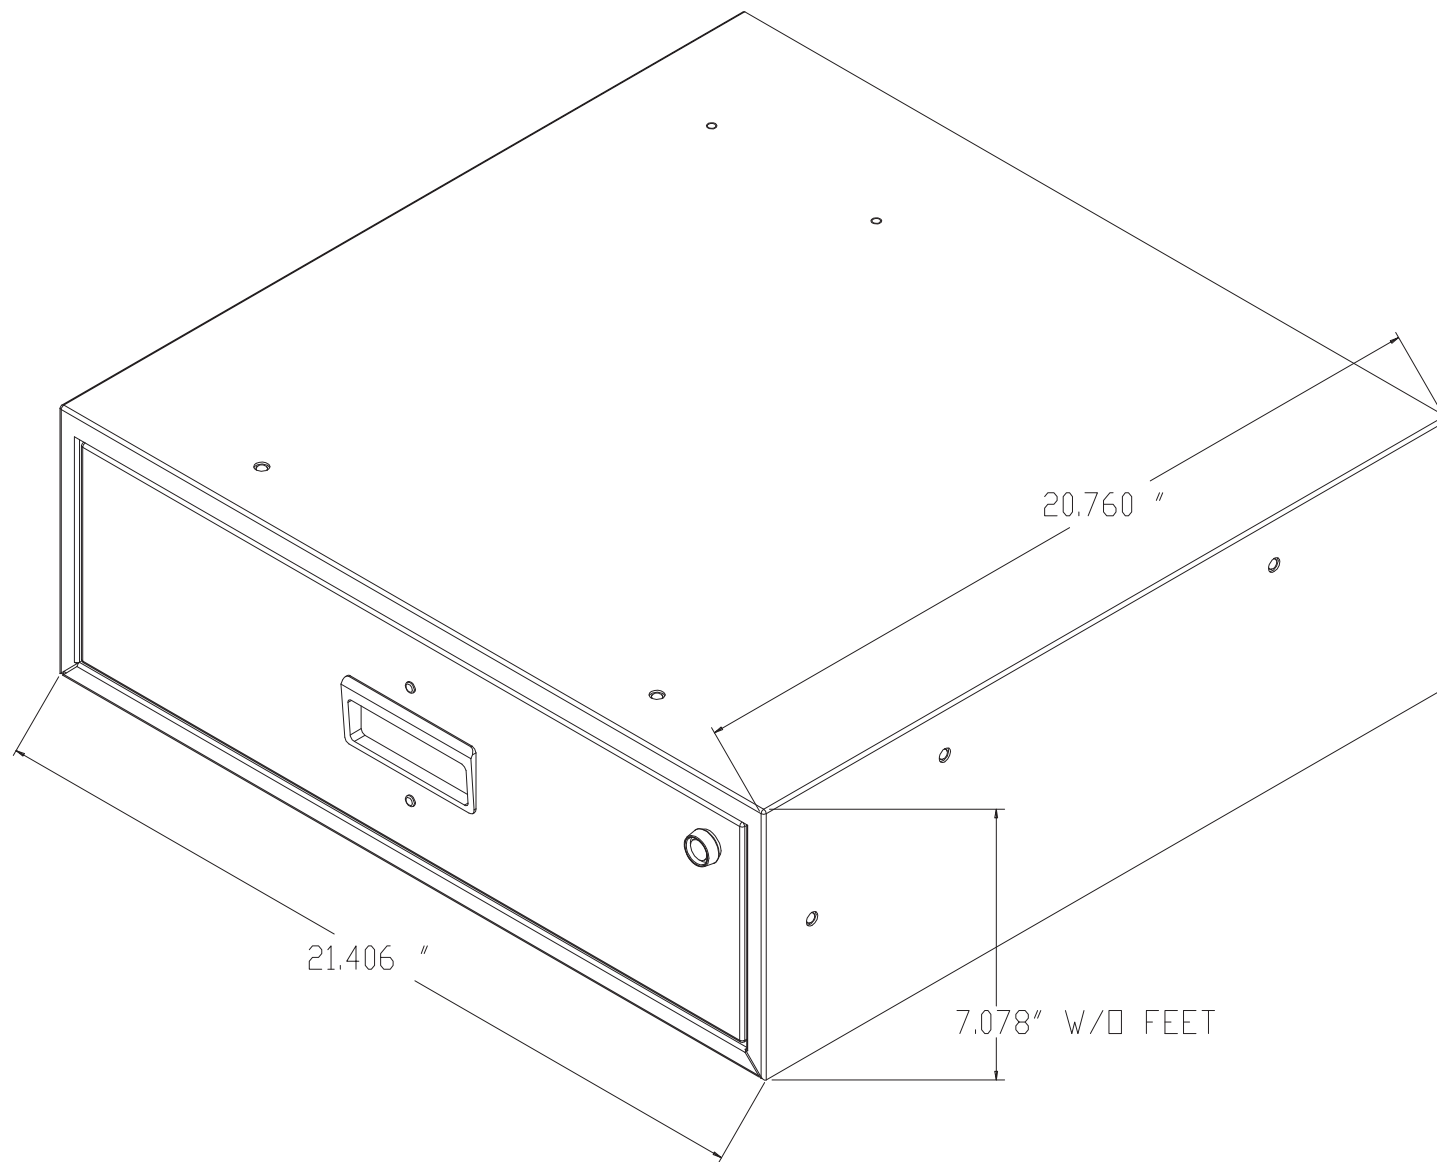

5 ROW DRAWER DIMENSIONAL DRAWING

MARCH 01, 2017

21.406 "

20.760 "

7.078" W/O FEET